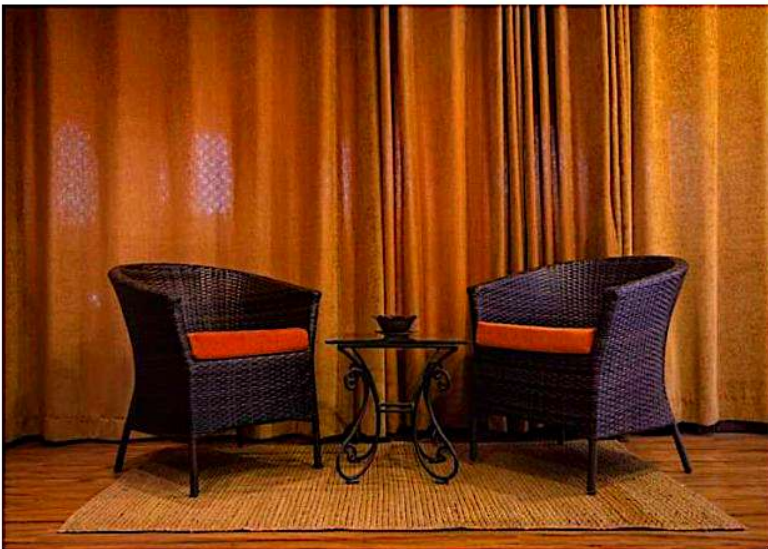

Material:UV resistant PE flat Rattan /
Wicker(water proof)

Place of Origin:nepal

Frame:1.8mm iron

Color:optional

size:customize

Code: jss02dnr

Rs 30000